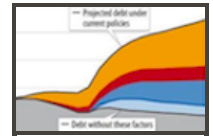

# Why Do Asian-Americans Increasingly Lean Left? Ctd

Tweet

Like 0

29 Nov 2012 03:37 PM

Karthick Ramakrishnan and Taeku Lee's [addition](#) to the [debate](#):

We provided some answers in a recent [op-ed in the Los Angeles Times](#), where we largely draw attention to actions by the Clinton administration in the 1990s that appealed to Asian American voters, and subsequent “push” factors by a vocal set of Republican officials that portrayed a party as exclusionary on religion and strictly conservative on immigration. We also show, relying on our 2008 and 2012 data, that the Obama administration enacted policies on issues such as health care, education, and the Iraq War that had overwhelming support among Asian Americans. He also appointed a record number of Asian Americans, from Cabinet positions to the World Bank, and even his judicial nominations of people like [Goodwin Liu](#) received widespread attention and support among Asian American organizations and news media. Thus, a variety of “push” and “pull” factors on the Republican and Democratic sides, respectively, help explain the dramatic shift in Asian American voters over the last 20 years.

QUOTE FOR THE DAY II | [MAIN](#) |

Will the GOP Become the Party of Yes?

Powerball Winners on Being Filthy Rich

The Man Behind Angus Jones?

The Roid Age

New York Not So Shitty

**Told You So**

**Geo-Politics And Dead Babies**