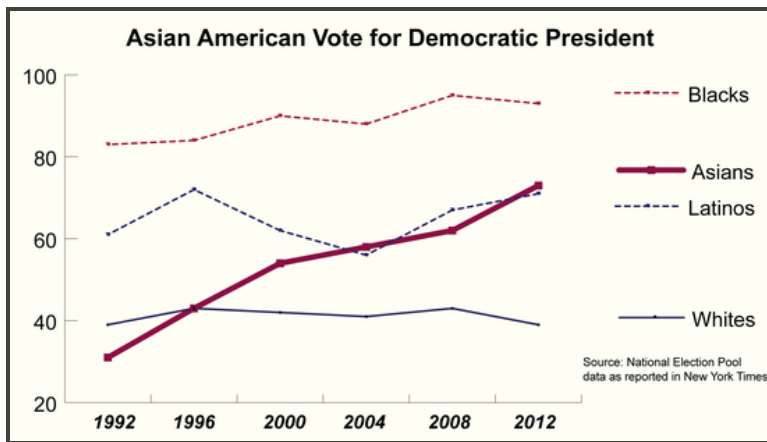

# Why Do Asian-Americans Increasingly Lean Left? Ctd

Tweet

Like 0

29 Nov 2012 03:37 PM

Karthick Ramakrishnan and Taeku Lee's [addition](#) to the [debate](#):

We provided some answers in a recent [op-ed in the Los Angeles Times](#), where we largely draw attention to actions by the Clinton administration in the 1990s that appealed to Asian American voters, and subsequent “push” factors by a vocal set of Republican officials that portrayed a party as exclusionary on religion and strictly conservative on immigration. We also show, relying on our 2008 and 2012 data, that the Obama administration enacted policies on issues such as health care, education, and the Iraq War that had overwhelming support among Asian Americans. He also appointed a record number of Asian Americans, from Cabinet positions to the World Bank, and even his judicial nominations of people like [Goodwin Liu](#) received widespread attention and support among Asian American organizations and news media. Thus, a variety of “push” and “pull” factors on the Republican and Democratic sides, respectively, help explain the dramatic shift in Asian American voters over the last 20 years.